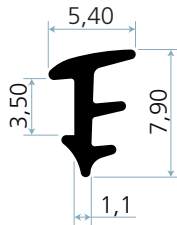

22305

Technical specification

A: Inner Glass Bead Seal Gap 2 mm

Colours

- Graphite Black (≈ RAL 9011)

Packaging

- 500 m x 1

Schlegel Ltd

Unit 25, Henlow Industrial Estate, Henlow Camp, Bedfordshire, SG16 6DS United Kingdom

All dimensions are in mm and are nominal. Schlegel reserve the right to change specification without prior notice.

Schlegel's names and logos and all related trademarks (including 'SCHLEGEL', 'SCHLEGEL Red Square Logo', 'Red Square Logo' and 'Q-Lon'), trade names, and other intellectual property are the property of Schlegel Acquisition Holdings Limited trading as Schlegelgiesse and cannot be used without its express prior written permission. All rights reserved.