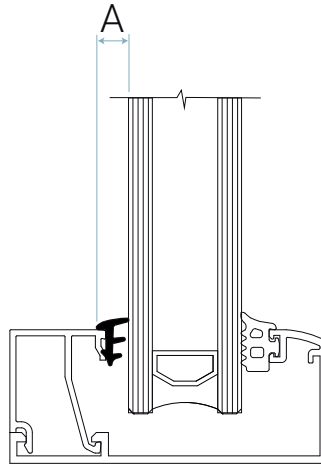

22305

Technical specification

A: Inner Glass Bead Seal Gap 2 mm

Colours

- Graphite Black (≈ RAL 9011)

Packaging

- 500 m x 1

Schlegel Ltd

Unit 25, Henlow Industrial Estate, Henlow Camp, Bedfordshire, SG16 6DS United Kingdom

All dimensions are in mm and are nominal. Schlegel reserve the right to change specification without prior notice.

Schlegel's names and logos and all related trademarks (including 'SCHLEGEL', 'SCHLEGEL Red Square Logo', 'Red Square Logo' and 'Q-Lon'), trade names, and other intellectual property are the property of Schlegel Acquisition Holdings Limited trading as Schlegelgiesse and cannot be used without its express prior written permission. All rights reserved.