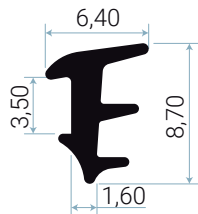

22310

Technical specification

A: Inner Glass Bead Seal Gap 3 mm

Colours

- Graphite Black (≈ RAL 9011)

Packaging

- 400 m x 1

Schlegel Ltd

Unit 25, Henlow Industrial Estate, Henlow Camp, Bedfordshire, SG16 6DS United Kingdom

All dimensions are in mm and are nominal. Schlegel reserve the right to change specification without prior notice.

Schlegel's names and logos and all related trademarks (including 'SCHLEGEL', 'SCHLEGEL Red Square Logo', 'Red Square Logo' and 'Q-Lon'), trade names, and other intellectual property are the property of Schlegel Acquisition Holdings Limited trading as Schlegel International and cannot be used without its express prior written permission. All rights reserved.