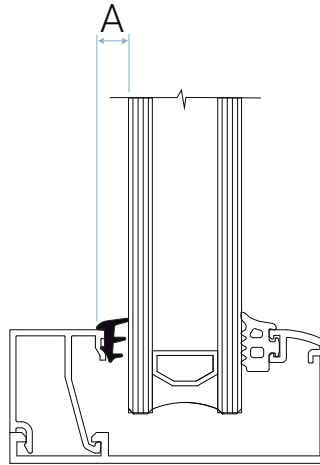

22310

Technical specification

A: Inner Glass Bead Seal Gap 3 mm

Colours

- Graphite Black (≈ RAL 9011)

Packaging

- 400 m x 1

Schlegel Ltd

Unit 25, Henlow Industrial Estate, Henlow Camp, Bedfordshire, SG16 6DS United Kingdom

All dimensions are in mm and are nominal. Schlegel reserve the right to change specification without prior notice.

Schlegel's names and logos and all related trademarks (including 'SCHLEGEL', 'SCHLEGEL Red Square Logo', 'Red Square Logo' and 'Q-Lon'), trade names, and other intellectual property are the property of Schlegel Acquisition Holdings Limited trading as Schlegel International and cannot be used without its express prior written permission. All rights reserved.