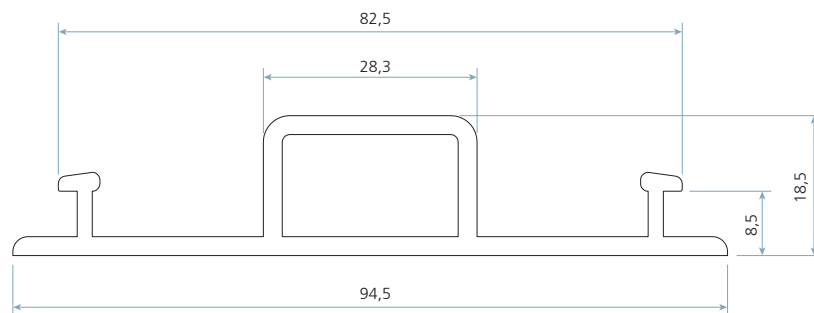

LV 5021

Colours

- White

Colour matching and other colours upon request

Packaging

- 2,75 m x 5

Other cut lengths upon request

Cut lengths

Schlegel Acquisition Holdings Limited trading as Schlegel International

Unit 25, Henlow Industrial Estate, Henlow Camp, Bedfordshire, SG16 6DS United Kingdom

All dimensions are in mm and are nominal. Schlegel reserve the right to change specification without prior notice.