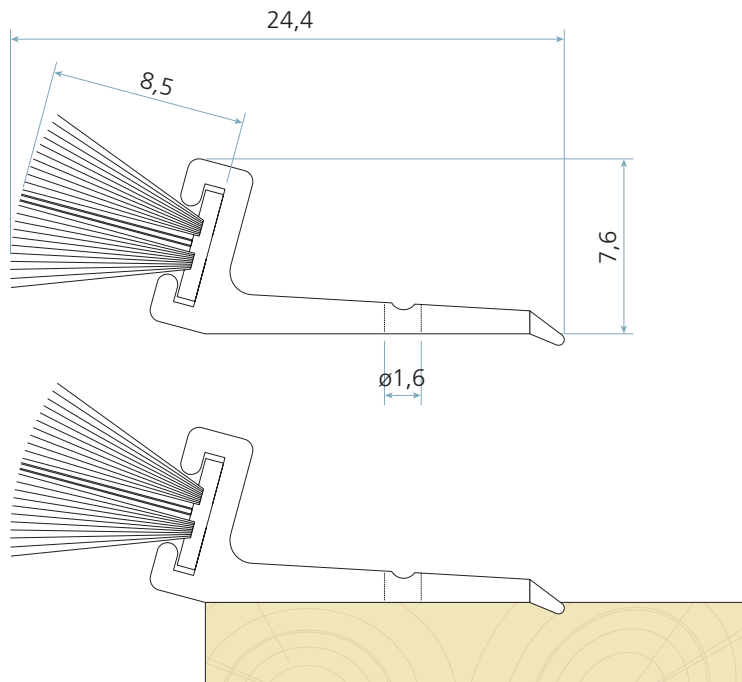

PB 6726

Extrusion Colours

- Black
- Brown
- Grey
- White

Colour matching and other colours upon request

Brush pile colours

- Black (≈ RAL 9005)
- Grey (≈ RAL 7045)
- White (≈ RAL 9003)

Other colours upon request

Packaging

- 2,03 m x 100

Other cut lengths upon request

Cut lengths

Schlegel Acquisition Holdings Limited trading as Schlegel International

Unit 25, Henlow Industrial Estate, Henlow Camp, Bedfordshire, SG16 6DS United Kingdom

All dimensions are in mm and are nominal. Schlegel reserve the right to change specification without prior notice.

Schlegel's names and logos and all related trademarks (including 'SCHLEGEL', 'SCHLEGEL Red Square Logo', 'Red Square Logo' and 'Q-Lon'), trade names, and other intellectual property are the property of Schlegel Acquisition Holdings Limited trading as Schlegel International and cannot be used without its express prior written permission. All rights reserved.