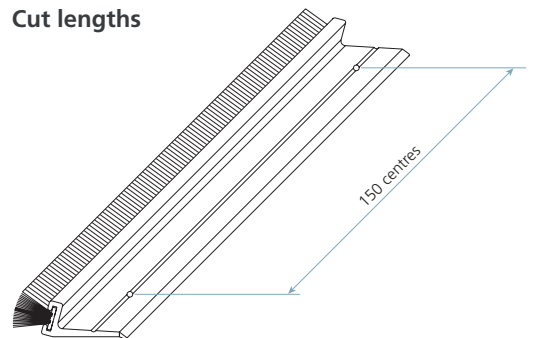

Packaging

- 2,03 m x 100

Other cut lengths upon request

Cut lengths

Schlegel Acquisition Holdings Limited trading as Schlegel International

Unit 25, Henlow Industrial Estate, Henlow Camp, Bedfordshire, SG16 6DS United Kingdom

All dimensions are in mm and are nominal. Schlegel reserve the right to change specification without prior notice.

Schlegel's names and logos and all related trademarks (including 'SCHLEGEL', 'SCHLEGEL Red Square Logo', 'Red Square Logo' and 'Q-Lon'), trade names, and other intellectual property are the property of Schlegel Acquisition Holdings Limited trading as Schlegel International and cannot be used without its express prior written permission. All rights reserved.